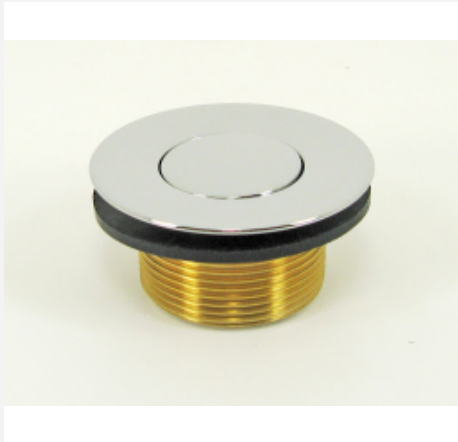

Rotating Swivel Stopper

Chrome plated brass body Rotating Swivel Tub Drain 1-1/4" Fine Thread & 1-1/2" Coarse Thread Brass Bushing

Tags: 1 1/4" (Fine Thread), 1 1/2" (Coarse Thread)

UPC	Part	Info
10205	TD6812	Chrome