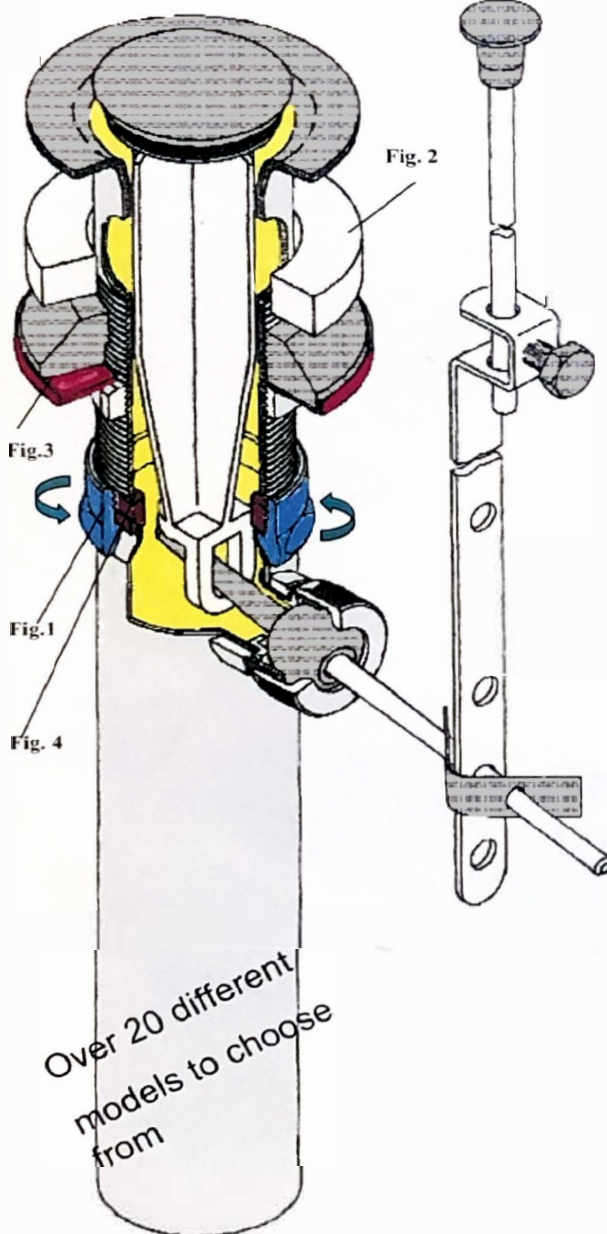

Pop Up Waste Assembly

Tailpiece with captured, free rotating connector nut. [Fig. 1] Pat. Pending

- **Saves Time for the Professional!**
- **Installation made simple**

Revolutionary Design

- **Rotating Connector Nut**
Eliminates the difficulty of positioning the linkage port alignment. No more fine threaded tailpiece which is easily cross threaded. Quick and easy connection. [Fig. 1]