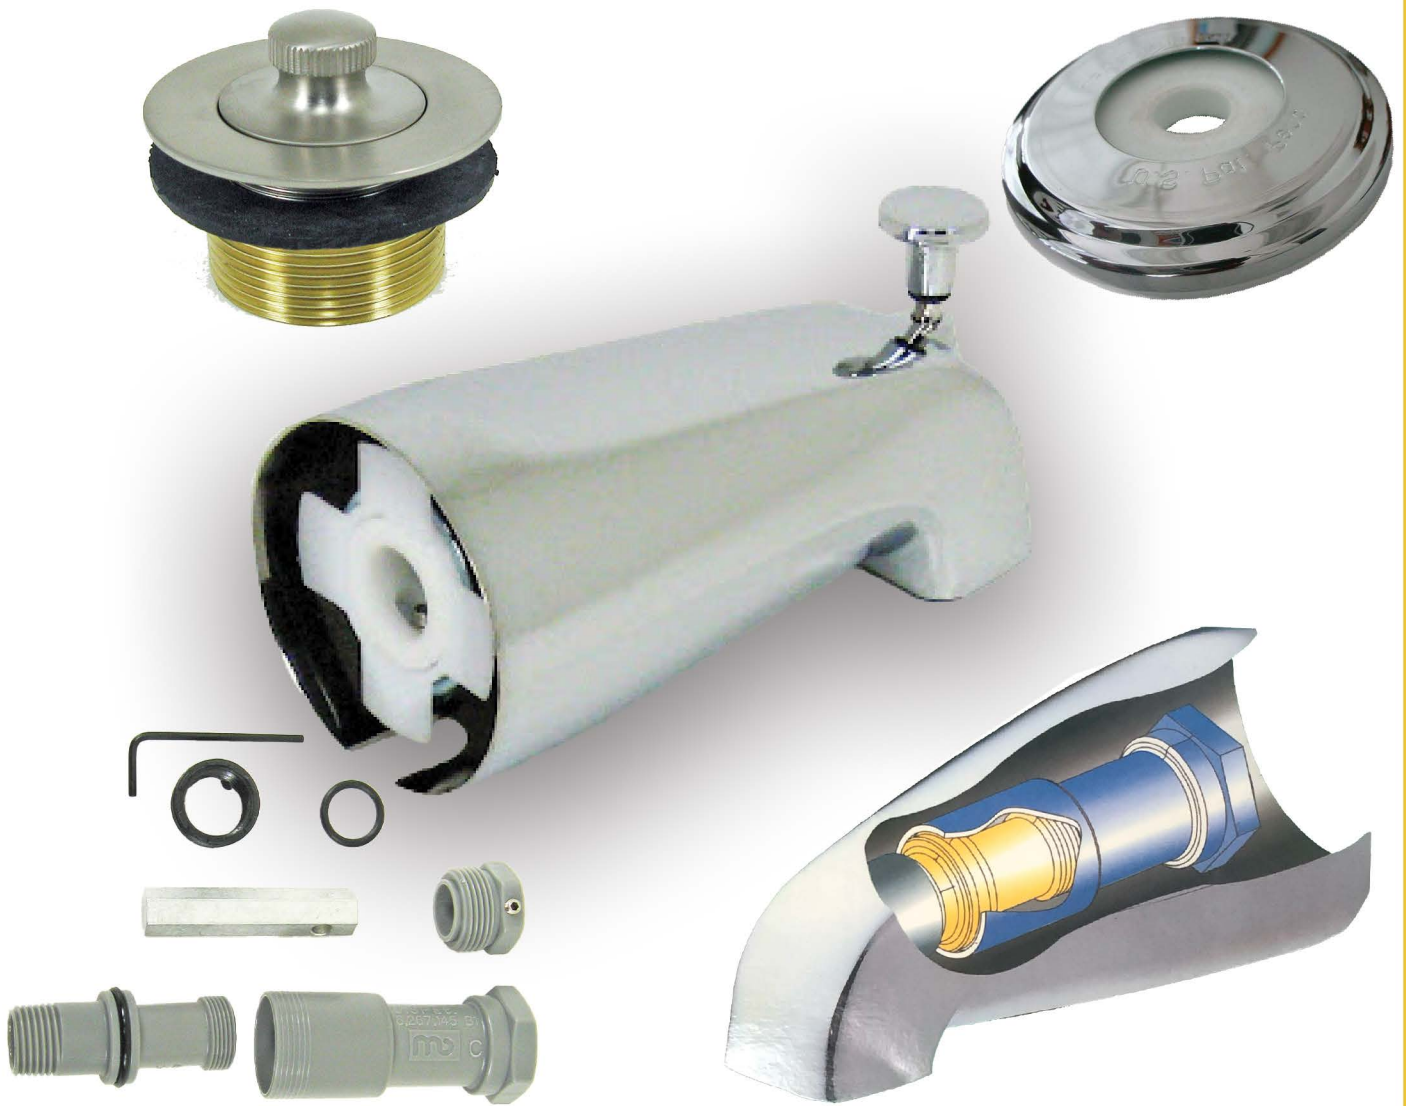

Tub Spouts & Accessories

Suncraft Industries
Catalog #324
Section 3