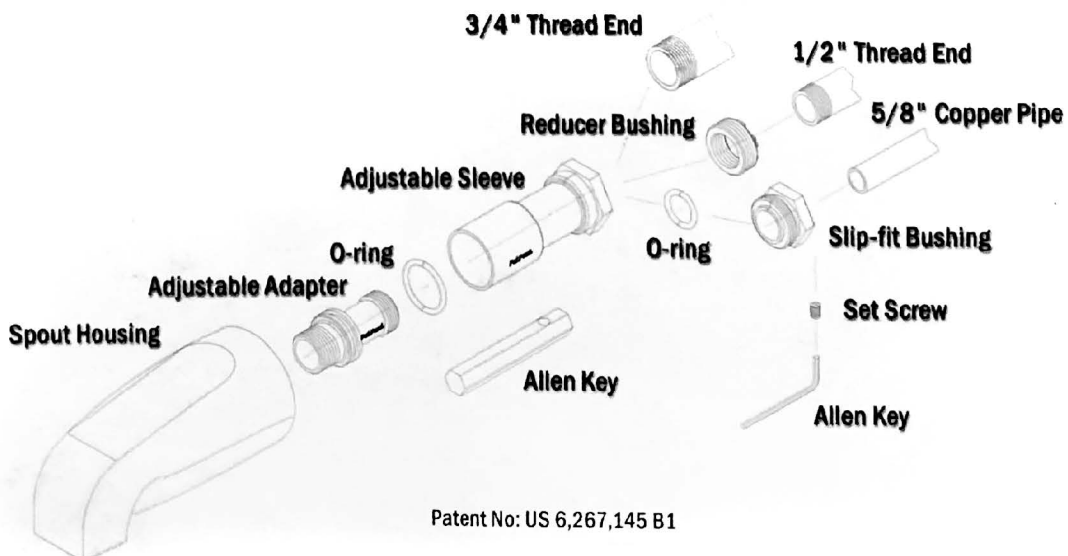

Suncraft Industries Inc.

*Suncrafts
1-4-All Spout*

- Fully universal and adjustable.
- Adjustable for various nipple lengths.
- Fits 1/2" or 3/4" pipe nipple & slip-fit on 5/8" tube.
- Design to be error free on installation leaking problem.
- Simple & easy to install, especially for slip-fit on 5/8" tube.