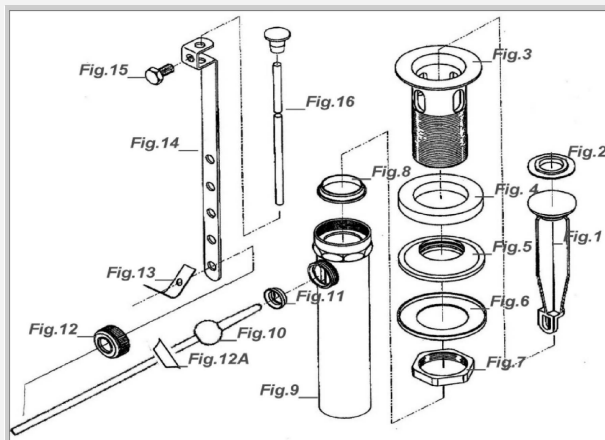

Pop Up Parts

See the following pages for the part numbers and UPC code.

Page Name is at the top of the page in the blue section, and each will match a figure number in this diagram.

Items that the part fits are listed under the 'info' section.

Figure	Page Name
Figure 1	Pop Up plungers
Figure 2	Pop Up Plunger Seal
Figure 3	Pop Up Waste Seat
Figure 4	Pop Up Foam Washer
Figure 5	Pop Up Rubber Gasket
Figure 6	Pop Up Metal Washer
Figure 7	Pop Up Mounting Nut
Figure 8	Pop Up Seal Washer
Figure 9	Pop Up Tailpiece Assembly
Figure 10	Pop Up Pivot Rod
Figure 11	Pop Up Pivot Seal
Figure 12	Pop Up Pivot Nut
Figure 12a	Pop Up Pivot Nut Seal
Figure 13	Pop Up Spring Clamp
Figure 14	Pop Up Drain Strap
Figure 15	Pop Up Thumb Screws