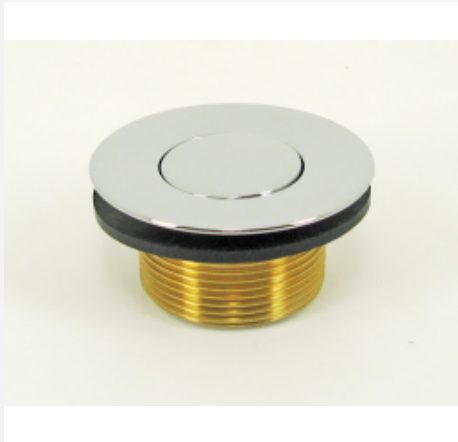

5 1/4" Rear Mount with Diverter & Shower Connection

Zinc tub spout with rear mount, with diverter, and top outlet male shower connection

Tags: 1/2" IPS, 3/4" IPS, Rear Mount, Zinc

UPC	Part	Info
10102	TS135	Chrome
80099	CTS135	Chrome Carded

Tub Spout Reducer Bushing

Tub Spout reducer bushing, 1/2" to 3/4"

Tags: 1/2" IPS, 3/4" IPS

UPC	Part	Info
20035	TD3412BR	Brass
20121	TS3412	Plastic

Rotating Swivel Stopper

Chrome plated brass body Rotating Swivel Tub Drain 1-1/4" Fine Thread & 1-1/2" Coarse Thread Brass Bushing

Tags: 1 1/4" (Fine Thread), 1 1/2" (Coarse Thread)

UPC	Part	Info
10205	TD6812	Chrome

Various Items

Tub Drains

Tip-Toe Clicker

Chrome plated brass tub drain with plastic tip-toe stopper. Includes Conversion Bushing 1 1/4" (Fine thread) and 1 1/2" (Coarse Thread)