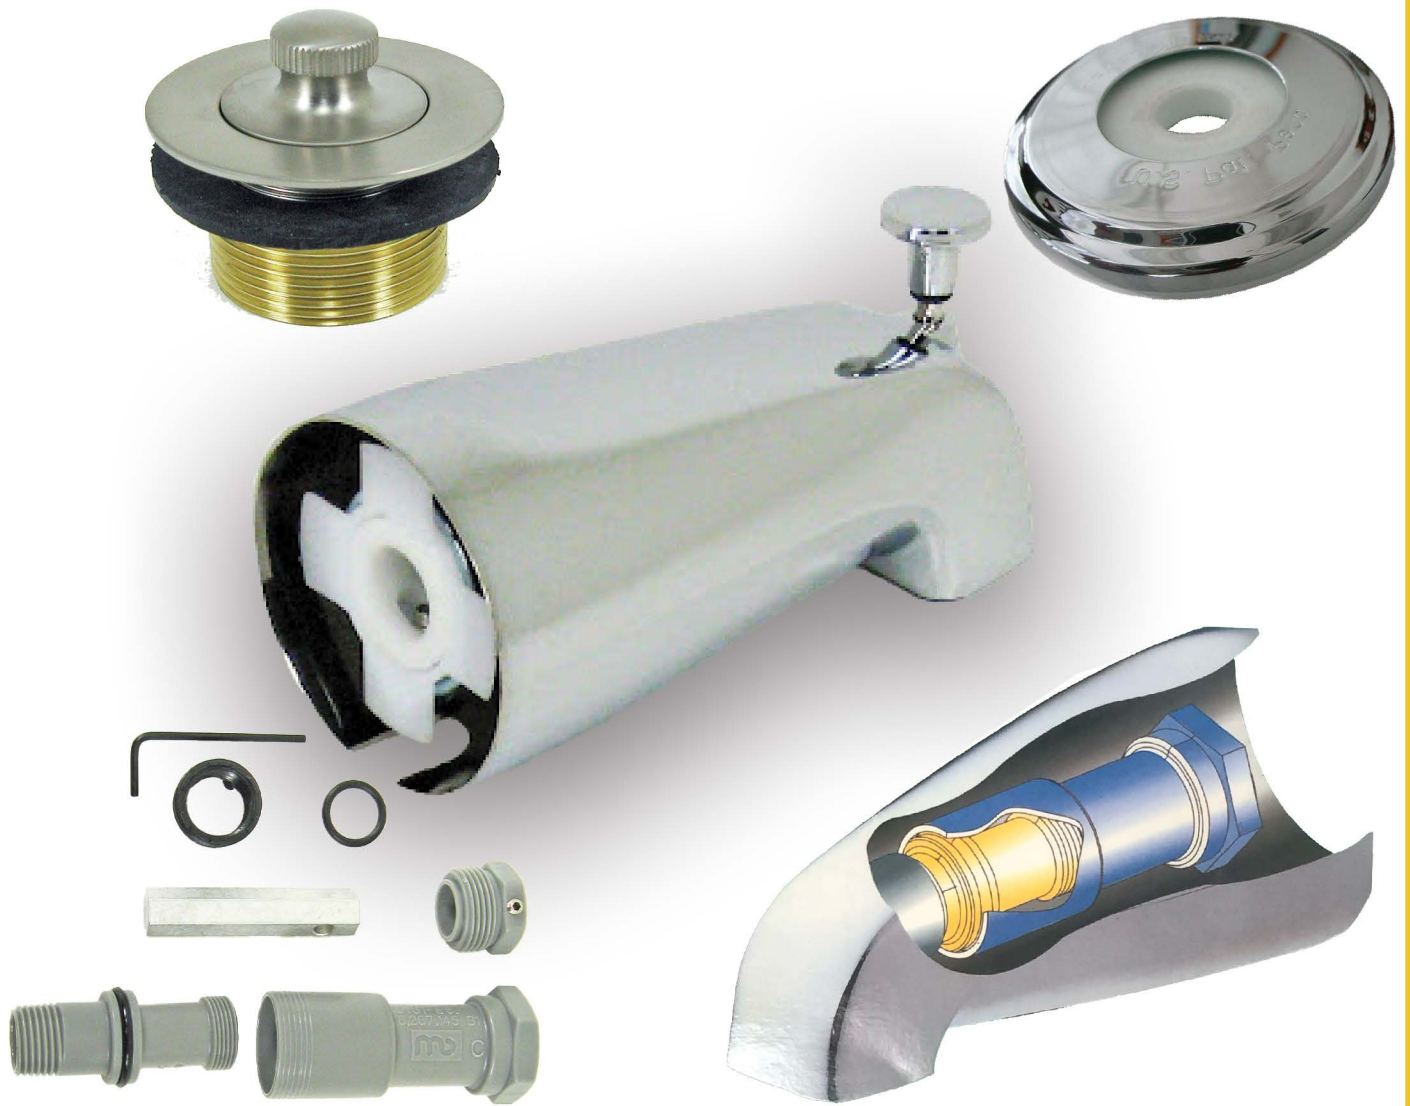

Tub Spouts & Accessories

Suncraft Industries
Catalog #324
Section 3

5 1/4" Nose Mount 1/2" IPS

Tub Spout

Filler

Zinc tub spout with 1/2" IPS nose mount

Tags: 1/2" IPS, nose mount, Zinc

UPC	Part	Info
10104	TS137	Chrome
10119	TS137PBR	Polished Brass
10147	TS137PBRPVD	Polished Brass PVD
14131	TS137SN	Satin Nickel
10237	TS137ORB	Oil Rubbed Bronze
10114	TS137W	White
10120	TS137B	Black
10113	TS137G	Gold
14300	TS137MB	Matte Black
80104	CTS137	Chrome Carded
80106	CTS137PBRPVD	Polished Brass Carded
80110	CTS137SN	Satin Nickel Carded
80161	CTS137ORB	Oil Rubbed Bronze Carded
80109	CTS137BK	Polished Black Carded
80107	CTS137W	White Carded
80250	CTS137MB	Matte Black Carded

5 1/4" Nose Mount 3/4" IPS

Zinc tub spout 3/4" IPS nose mount.
TS147-12 for 3/4 or 1/2 IPS with included plastic reducer bushing.

Tags: 1/2" IPS, 3/4" IPS, nose mount, Zinc

UPC	Part	Info
10153	TS147	Chrome
10157	TS14712	Chrome (Includes reducer bushing for 1/2" IPS)

This Section Intentionally Left Blank

UPC	Part	Info

Filler

Tub Spout

5 1/4" Nose Mount 1/2" IPS with Diverter

Tub Spout

Diverter

Zinc tub spout with front diverter & 1/2" IPS nose mount