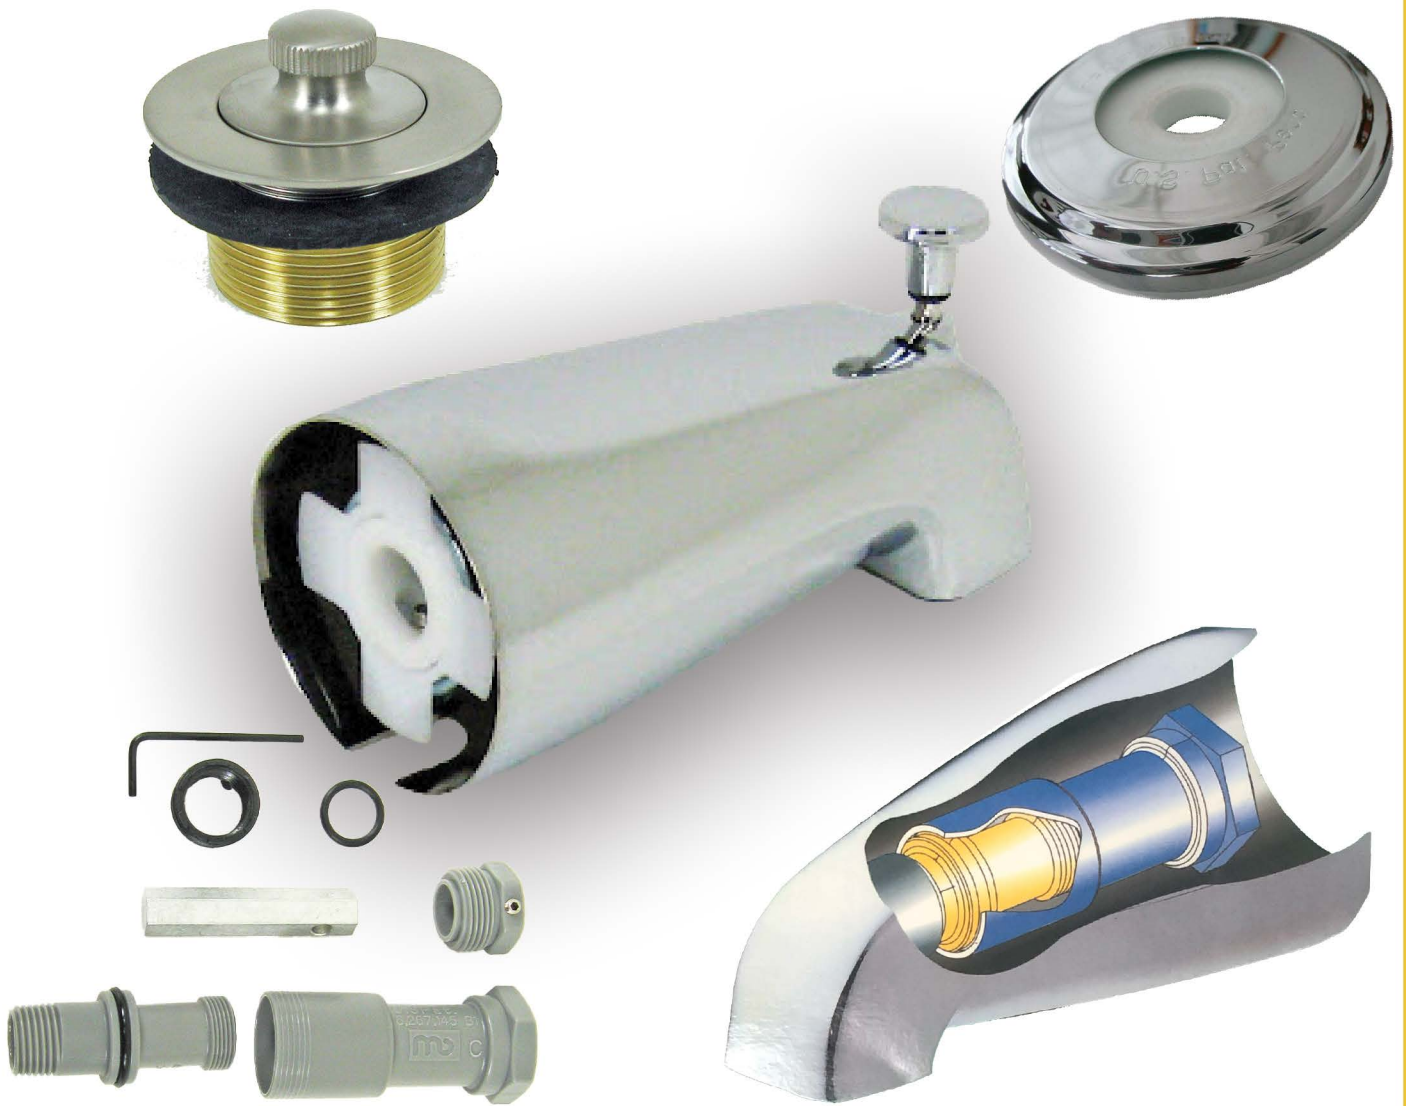

Tub Spouts & Accessories

Suncraft Industries
Catalog #324
Section 3

5 1/4" Nose Mount 1/2" IPS

Zinc tub spout with 1/2" IPS nose mount

Tags: 1/2" IPS, nose mount, Zinc

UPC	Part	Info
	10104 TS137	Chrome
	10119 TS137PBR	Polished Brass
	10147 TS137PBRPVD	Polished Brass PVD
	14131 TS137SN	Satin Nickel
	10237 TS137ORB	Oil Rubbed Bronze
	10114 TS137W	White
	10120 TS137B	Black
	10113 TS137G	Gold
	14300 TS137MB	Matte Black
	80104 CTS137	Chrome Carded
	80106 CTS137PBRPVD	Polished Brass Carded
	80110 CTS137SN	Satin Nickel Carded
	80161 CTS137ORB	Oil Rubbed Bronze Carded
	80109 CTS137BK	Polished Black Carded
	80107 CTS137W	White Carded
	80250 CTS137MB	Matte Black Carded

Filler

Tub Spout

5 1/4" Nose Mount 3/4" IPS

Zinc tub spout 3/4" IPS nose mount.
 TS147-12 for 3/4 or 1/2 IPS with included
 plastic reducer bushing.

Tags: 1/2" IPS, 3/4" IPS, nose mount, Zinc

UPC	Part	Info
10153	TS147	Chrome
10157	TS14712	Chrome (Includes reducer bushing for 1/2" IPS)

This Section Intentionally Left Blank

UPC	Part	Info

Filler

Tub Spout

5 1/4" Nose Mount 1/2" IPS with Diverter

Zinc tub spout with front diverter & 1/2" IPS nose mount

Tags: Front Diverter, 1/2" IPS, nose mount, Zinc