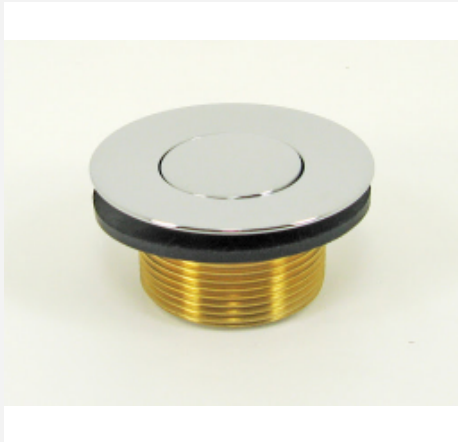

5 1/4" Rear Mount with Diverter & Shower Connection

Zinc tub spout with rear mount, with diverter, and top outlet male shower connection

Tags: 1/2" IPS, 3/4" IPS, Rear Mount, Zinc

UPC	Part	Info
10102	TS135	Chrome
80099	CTS135	Chrome Carded

7" Long zinc tub Spout 5/8" OD Flush Mount Slip Fit with Front Diverter

Tags: Slip Fit 5/8" OD, Front Diverter, Flush Mount, Zinc

UPC	Part	Info
10217	TS123FM	Chrome

1-4-All Parts

A few of the parts in our 1-4-All kit. These are the only items we sell on their own. If you are looking for the kits, check out S1400 - 10190 and S1407 - 14107

Tags: 1-4-All Universal Fit

UPC	Part	Info
20121	TS3412	Reducer Bushing
20126	361010	3/32 Allen Key

Parts

Tub Spout

Tub Spout Reducer Bushing

Tub Spout reducer bushing, 1/2" to 3/4"

Tags: 1/2" IPS, 3/4" IPS

UPC	Part	Info
20035	TD3412BR	Brass
20121	TS3412	Plastic

Parts

Tub Accessories

Rotating Swivel Stopper

Chrome plated brass body Rotating Swivel Tub Drain 1-1/4" Fine Thread & 1-1/2" Coarse Thread Brass Bushing

Tags: 1 1/4" (Fine Thread), 1 1/2" (Coarse Thread)

UPC	Part	Info
10205	TD6812	Chrome