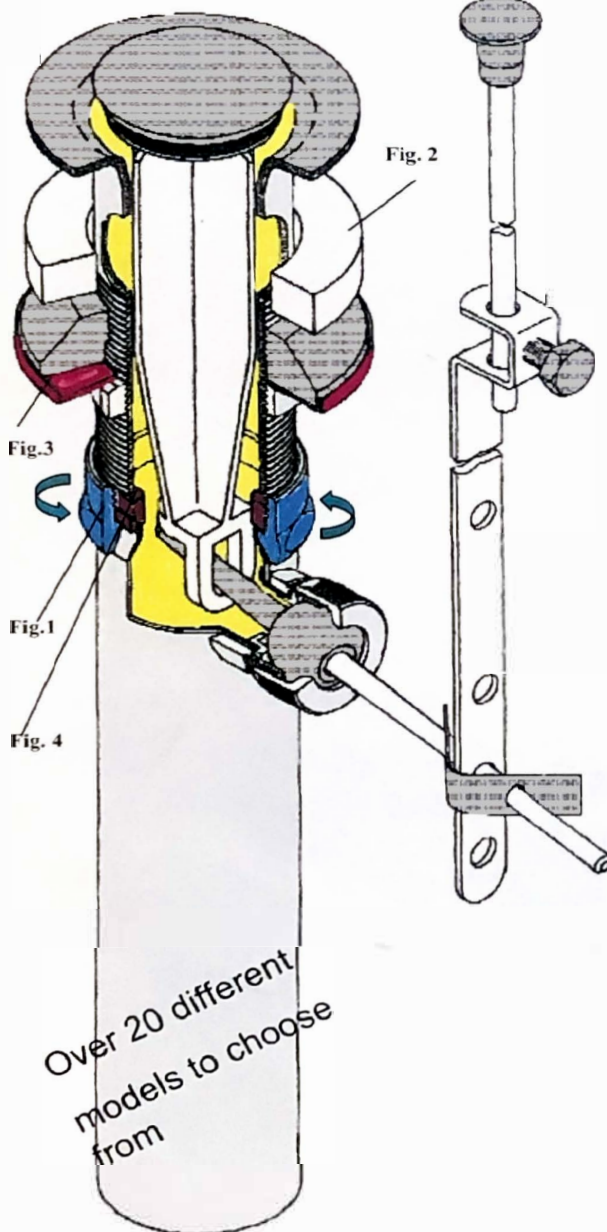

Pop-Up Waste Assembly

Tailpiece with captured, free rotating connector nut. [Fig. 1] Pat. Pending

- **Saves Time for the Professional!**
- **Installation made simple**

Revolutionary Design

- **Rotating Connector Nut**
Eliminates the difficulty of positioning the linkage port alignment. No more fine threaded tailpiece which is easily cross threaded. Quick and easy connection. [Fig. 1]