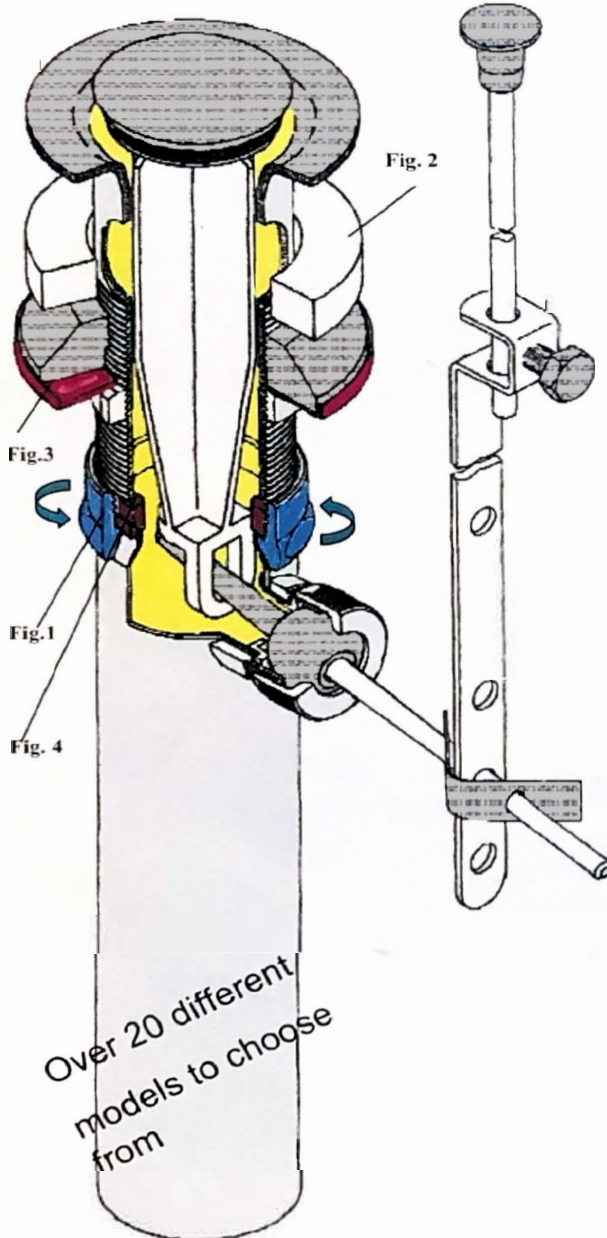

UPC	Part	Info

Pop-Up Waste Assembly

Tailpiece with captured, free rotating connector nut. [Fig. 1] Pat. Pending

- **Saves Time for the Professional!**
- **Installation made simple**

Revolutionary Design

- **Rotating Connector Nut**
Eliminates the difficulty of positioning the linkage port alignment. No more fine threaded tailpiece which is easily cross threaded. Quick and easy connection. [Fig. 1]