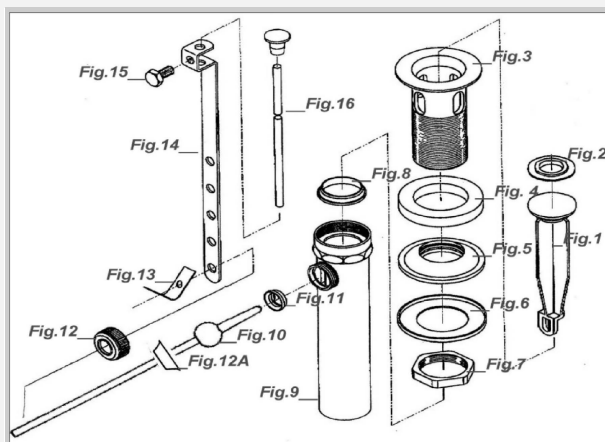

Popup Parts

See the following pages for the part numbers and UPC code.

Page Name is at the top of the page in the blue section, and each will match a figure number in this diagram.

Items that the part fits are listed under the 'info' section.

Figure	Page Name
Figure 1	Popup Plungers
Figure 2	Popup Plunger Seal
Figure 3	Popup Waste Seat
Figure 4	Popup Foam Washer
Figure 5	Popup Rubber Gasket
Figure 6	Popup Metal Washer
Figure 7	Popup Mounting Nut
Figure 8	Popup Seal Washer
Figure 9	Popup Tailpiece Assembly
Figure 10	Popup Pivot Rod
Figure 11	Popup Pivot Seal
Figure 12	Popup Pivot Nut
Figure 12a	Popup Pivot Nut Seal
Figure 13	Popup Spring Clamp
Figure 14	Popup Drain Strap
Figure 15	Popup Thumb Screws